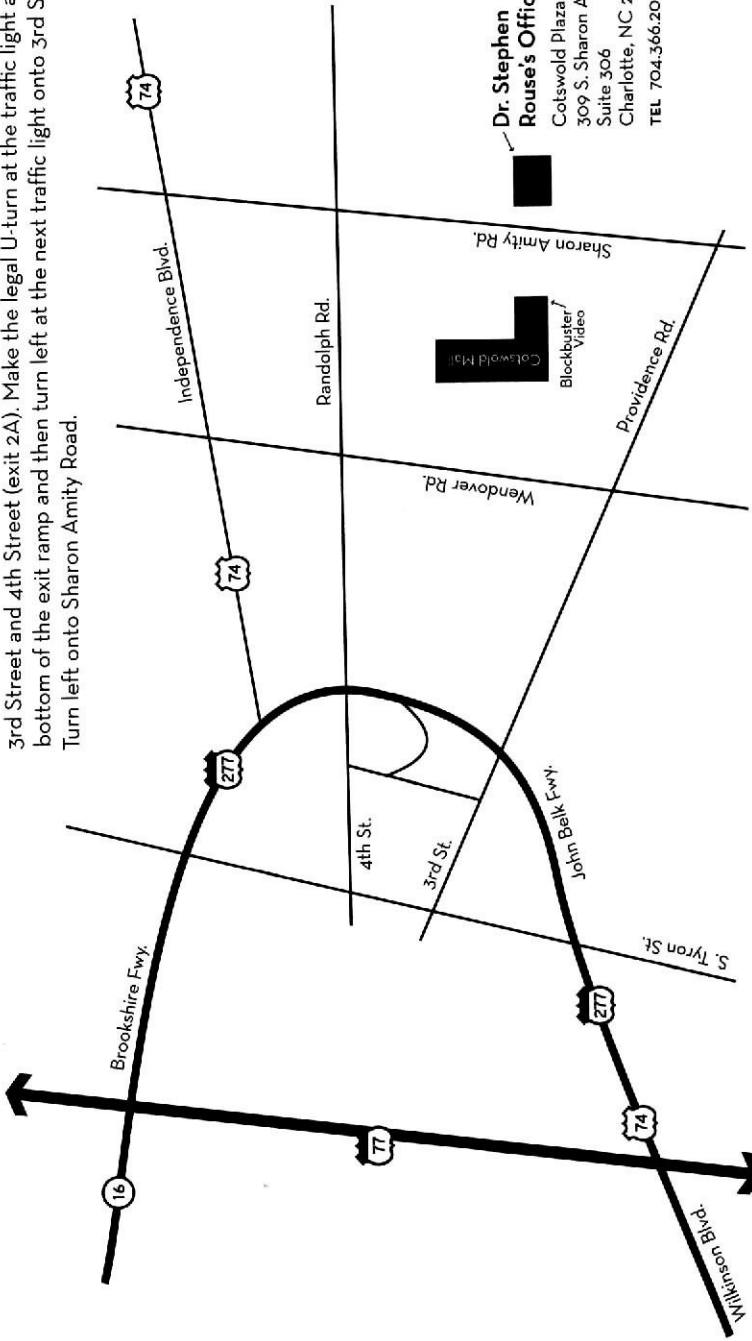

To Mooresville

To I-85 and Gastonia

From north of Charlotte, traveling on I-77, take Exit 11A (I-277 South) and follow to 3rd Street and 4th Street (exit 2A). Make the legal U-turn at the traffic light at the bottom of the exit ramp and then turn left at the next traffic light onto 3rd Street. Turn left onto Sharon Amity Road.

From south of Charlotte, traveling north on I-77, take I-277 North (John Belk Freeway) to Exit 2A. Turn right at the first light onto 3rd Street. 3rd Street changes to Providence Road. Turn left onto Sharon Amity Road (next traffic light after Wendover Road light).

Dr. Rouse's office is in the 3-story Cotswold Plaza II brick building on the right, across the street from Blockbuster Video at Cotswold Mall.

Dr. Stephen Rouse's Office
Cotswold Plaza II
309 S. Sharon Amity Rd.
Suite 306
Charlotte, NC 28211
TEL 704.366.2001